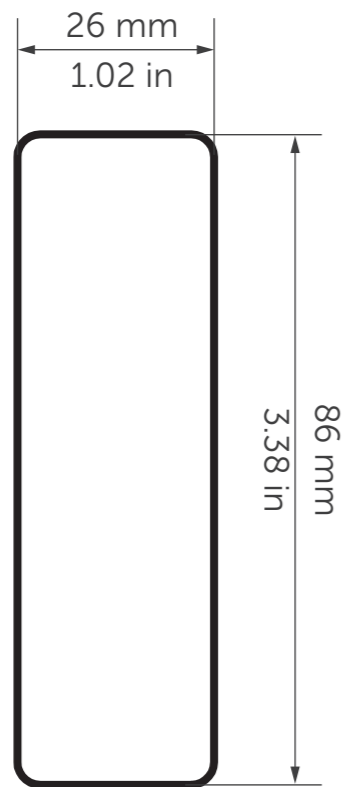

# MOONBOX IO SHELL 65

Product card – Front Moon Box IO SHELL 65,  
scale 1:1

2x **A3**  
format

## Attention!

**Check the dimensions of the template after printing!**

Printers can automatically scale the printout, which in the case of technical templates can lead to errors. It is always a good idea to carefully check the dimensions of a template after printing before starting work. Taking a few minutes to check can save hours of rework and unnecessary waste of material.

618 mm  
24.33 in

MOONBOX IO SHELL 65

219.7 mm  
8.64 in