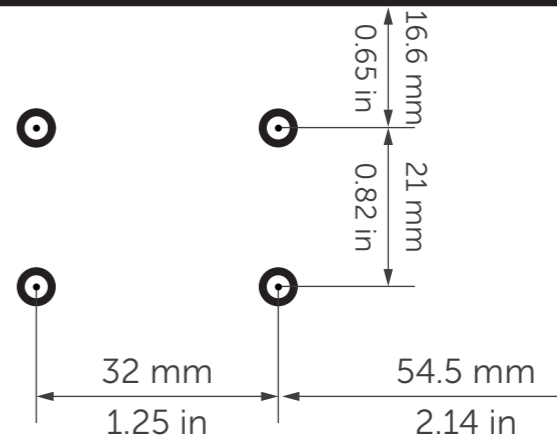

# MOONBOX IO SHELL 65

Product card – Front Moon Box IO SHELL 65,  
scale 1:1

2x **A3**  
format

## Attention!

**Check the dimensions of the template after printing!**

Printers can automatically scale the printout, which in the case of technical templates can lead to errors. It is always a good idea to carefully check the dimensions of a template after printing before starting work. Taking a few minutes to check can save hours of rework and unnecessary waste of material.

618 mm  
24.33 in

MOONBOX IO SHELL 65

219.7 mm  
8.64 in