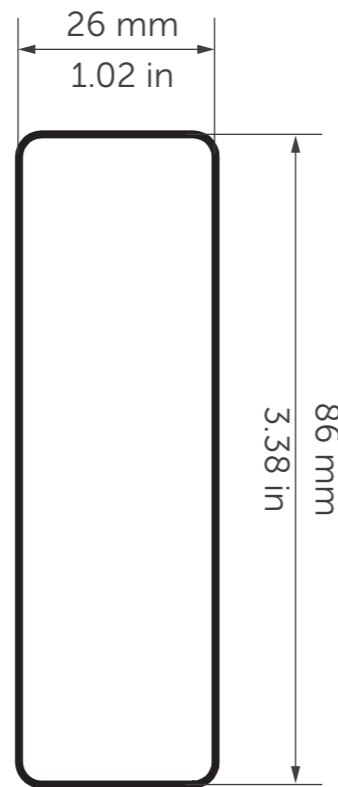

MOON **BOX IO SHELL 50**

Product card – Front Moon Box IO SHELL 50,
scale 1:1

2x **A3**
format

Attention!

Check the dimensions of the template after printing!

Printers can automatically scale the printout, which in the case of technical templates can lead to errors. It is always a good idea to carefully check the dimensions of a template after printing before starting work. Taking a few minutes to check can save hours of rework and unnecessary waste of material.

468 mm
18.42 in

MOON **BOX IO SHELL 50**

219.7 mm
8.64 in