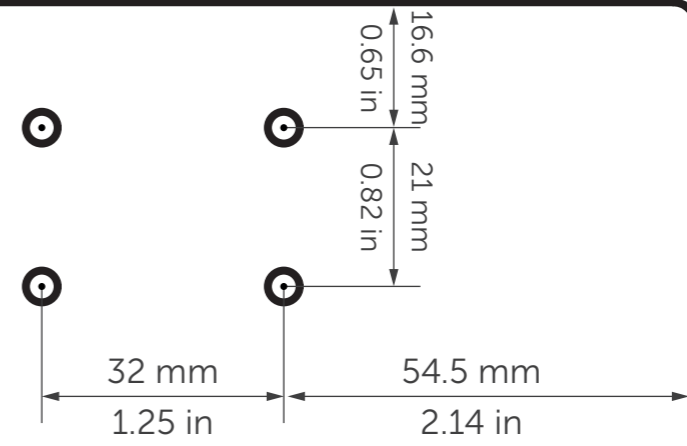

MOON **BOX IO SHELL 50**

Product card – Front Moon Box IO SHELL 50,
scale 1:1

2x **A3**
format

Attention!

Check the dimensions of the template after printing!

Printers can automatically scale the printout, which in the case of technical templates can lead to errors. It is always a good idea to carefully check the dimensions of a template after printing before starting work. Taking a few minutes to check can save hours of rework and unnecessary waste of material.

468 mm
18.42 in

MOON **BOX IO SHELL 50**

219.7 mm
8.64 in